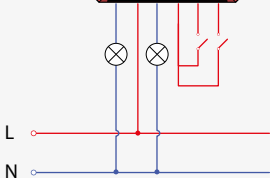

De Tweeling 28
5215 MC 's-Hertogenbosch
The Netherlands
service@nedis.com

Zigbee 2 Channel Smart Switch Module

Nedis SmartLife

Installation

ZBWS20RD

Download

Nedis SmartLife

1

2

3 A

With switch

3

B

Without switch

4

Click!