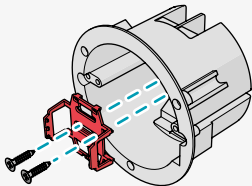

De Tweeling 28
5215 MC 's-Hertogenbosch
The Netherlands
service@nedis.com

Zigbee 2 Channel Smart Switch Module

Nedis SmartLife

Installation

ZBWS20RD

Download

Nedis SmartLife

1

2

3 A

With switch

3

B

Without switch

4

Click!