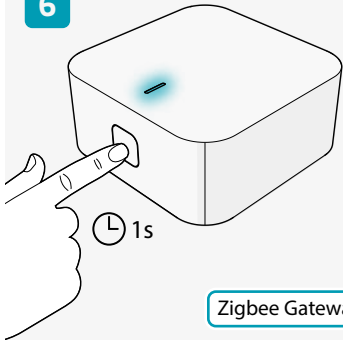

5

6

Zigbee Gateway

7

⌚ 10s

8

Scan the QR code for more information about your Nedis product or go to: **ned.is/zbws20rd**

Nedis B.V.

De Tweeling 28
5215 MC 's-Hertogenbosch
The Netherlands
service@nedis.com

Zigbee 2 Channel Smart Switch Module

Nedis SmartLife

Installation

ZBWS20RD

Download

Nedis SmartLife

1

2

3 A

With switch

3

B

Without switch

4

Click!