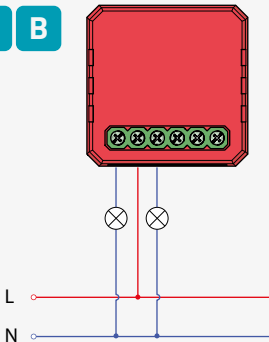

De Tweeling 28
5215 MC 's-Hertogenbosch
The Netherlands
service@nedis.com

Zigbee 2 Channel Smart Switch Module

Nedis SmartLife

Installation

ZBWS20RD

Download

Nedis SmartLife

1

2

3 A

With switch

3

B

Without switch

4

Click!