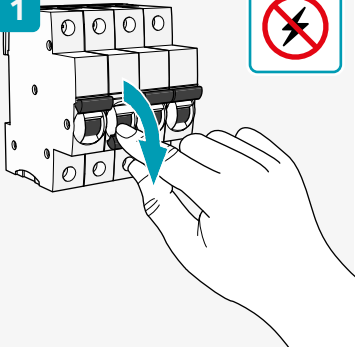

Zigbee Smart Garage Door Opener

Installation

ZBGDN10RD

Nedis SmartLife

Download

Nedis SmartLife

1

2