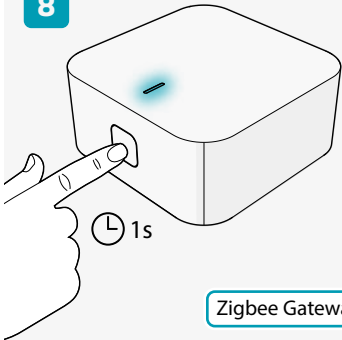

8

Zigbee Gateway